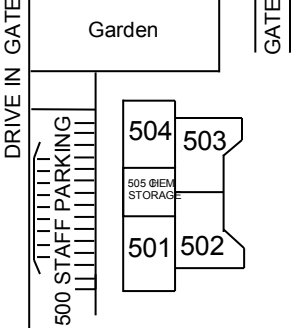

MADISON HIGH
4833 Doliva Drive
"HOME OF THE WARHAWKS"

S **DOLIVA DRIVE** **N**

Javier St

GAS STATION

WARHAWK WAY - KESLING ST

HOTEL
MADISON SQUARE SHOPPING AREA

E ← **CLAIREMONT MESA BLVD** → **W**

Mt. Abernathy Avenue

CAMPUS RESTROOM LOCATIONS:
B: BOYS
G: GIRLS
STAFF: RR

BANDROOM ENTRANCE

BAND 901

BUS LOADING AND UNLOADING

GEORGE HOAGLAND MEMORIAL FOOTBALL STADIUM

TRACK

BLEACHER SEATS

TICKET SALES

DIRT/GRAVEL

FINANCE OFFICE

NETWORK TECH. OFFICE

South Quad

North Quad

ART SPLY

DRAMA 905

CHOIR 903

BAND 901

BROADCASTING 900

Auto-Torium

1103

1104

AUTO SHOP

Shotput

DRIVE IN GATE

SOLAR PARKING SPACES

BUS LOADING AND UNLOADING

GEORGE HOAGLAND MEMORIAL FOOTBALL STADIUM

TRACK

BLEACHER SEATS

TICKET SALES

DIRT/GRAVEL

FINANCE OFFICE

NETWORK TECH. OFFICE

South Quad

North Quad

ART SPLY

DRAMA 905

CHOIR 903

BAND 901

BROADCASTING 900

Auto-Torium

1103

1104

AUTO SHOP

Shotput

DRIVE IN GATE

SOLAR PARKING SPACES

BUS LOADING AND UNLOADING

GEORGE HOAGLAND MEMORIAL FOOTBALL STADIUM

TRACK

BLEACHER SEATS

TICKET SALES

DIRT/GRAVEL

FINANCE OFFICE

NETWORK TECH. OFFICE

South Quad

North Quad

ART SPLY

DRAMA 905

CHOIR 903

BAND 901

BROADCASTING 900

Auto-Torium

1103

1104

AUTO SHOP

Shotput

DRIVE IN GATE

SOLAR PARKING SPACES

BUS LOADING AND UNLOADING

GEORGE HOAGLAND MEMORIAL FOOTBALL STADIUM

TRACK

BLEACHER SEATS

TICKET SALES

DIRT/GRAVEL

FINANCE OFFICE

NETWORK TECH. OFFICE

South Quad

North Quad

ART SPLY

DRAMA 905

CHOIR 903

BAND 901

BROADCASTING 900

Auto-Torium

1103

1104

AUTO SHOP

Shotput

DRIVE IN GATE

SOLAR PARKING SPACES

BUS LOADING AND UNLOADING

GEORGE HOAGLAND MEMORIAL FOOTBALL STADIUM

TRACK

BLEACHER SEATS

TICKET SALES

DIRT/GRAVEL

FINANCE OFFICE

NETWORK TECH. OFFICE

South Quad

North Quad

ART SPLY

DRAMA 905

CHOIR 903

BAND 901

BROADCASTING 900

Auto-Torium

1103

1104

AUTO SHOP

Shotput

DRIVE IN GATE