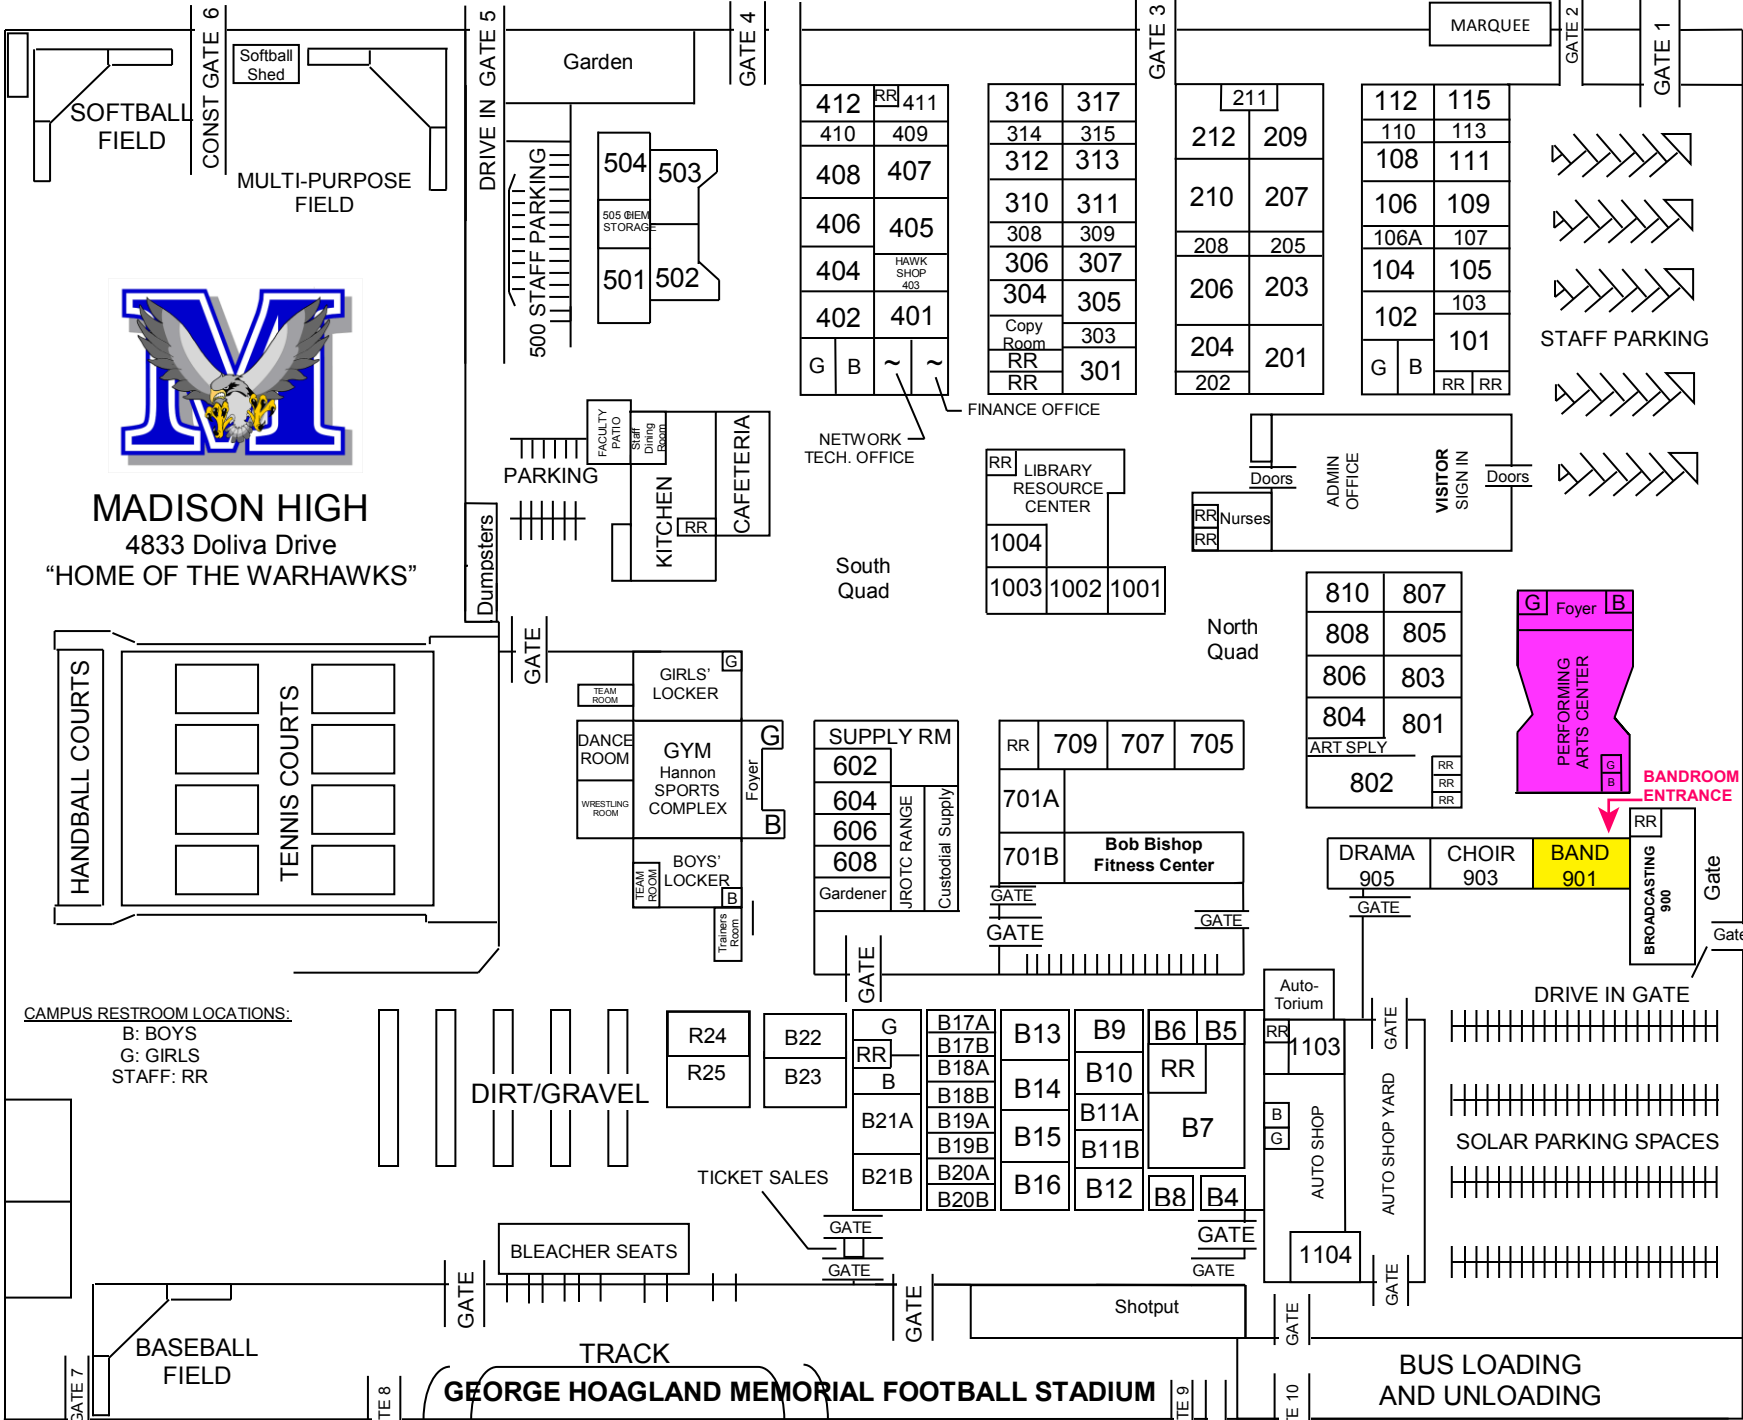

MADISON HIGH
4833 Doliva Drive
"HOME OF THE WARHAWKS"

S **DOLIVA DRIVE** **N**

Javier St

GAS STATION

WARHAWK WAY - KESLING ST

HOTEL
MADISON SQUARE SHOPPING AREA

E ← **CLAIREMONT MESA BLVD** → **W**

Mt. Abernathy Avenue